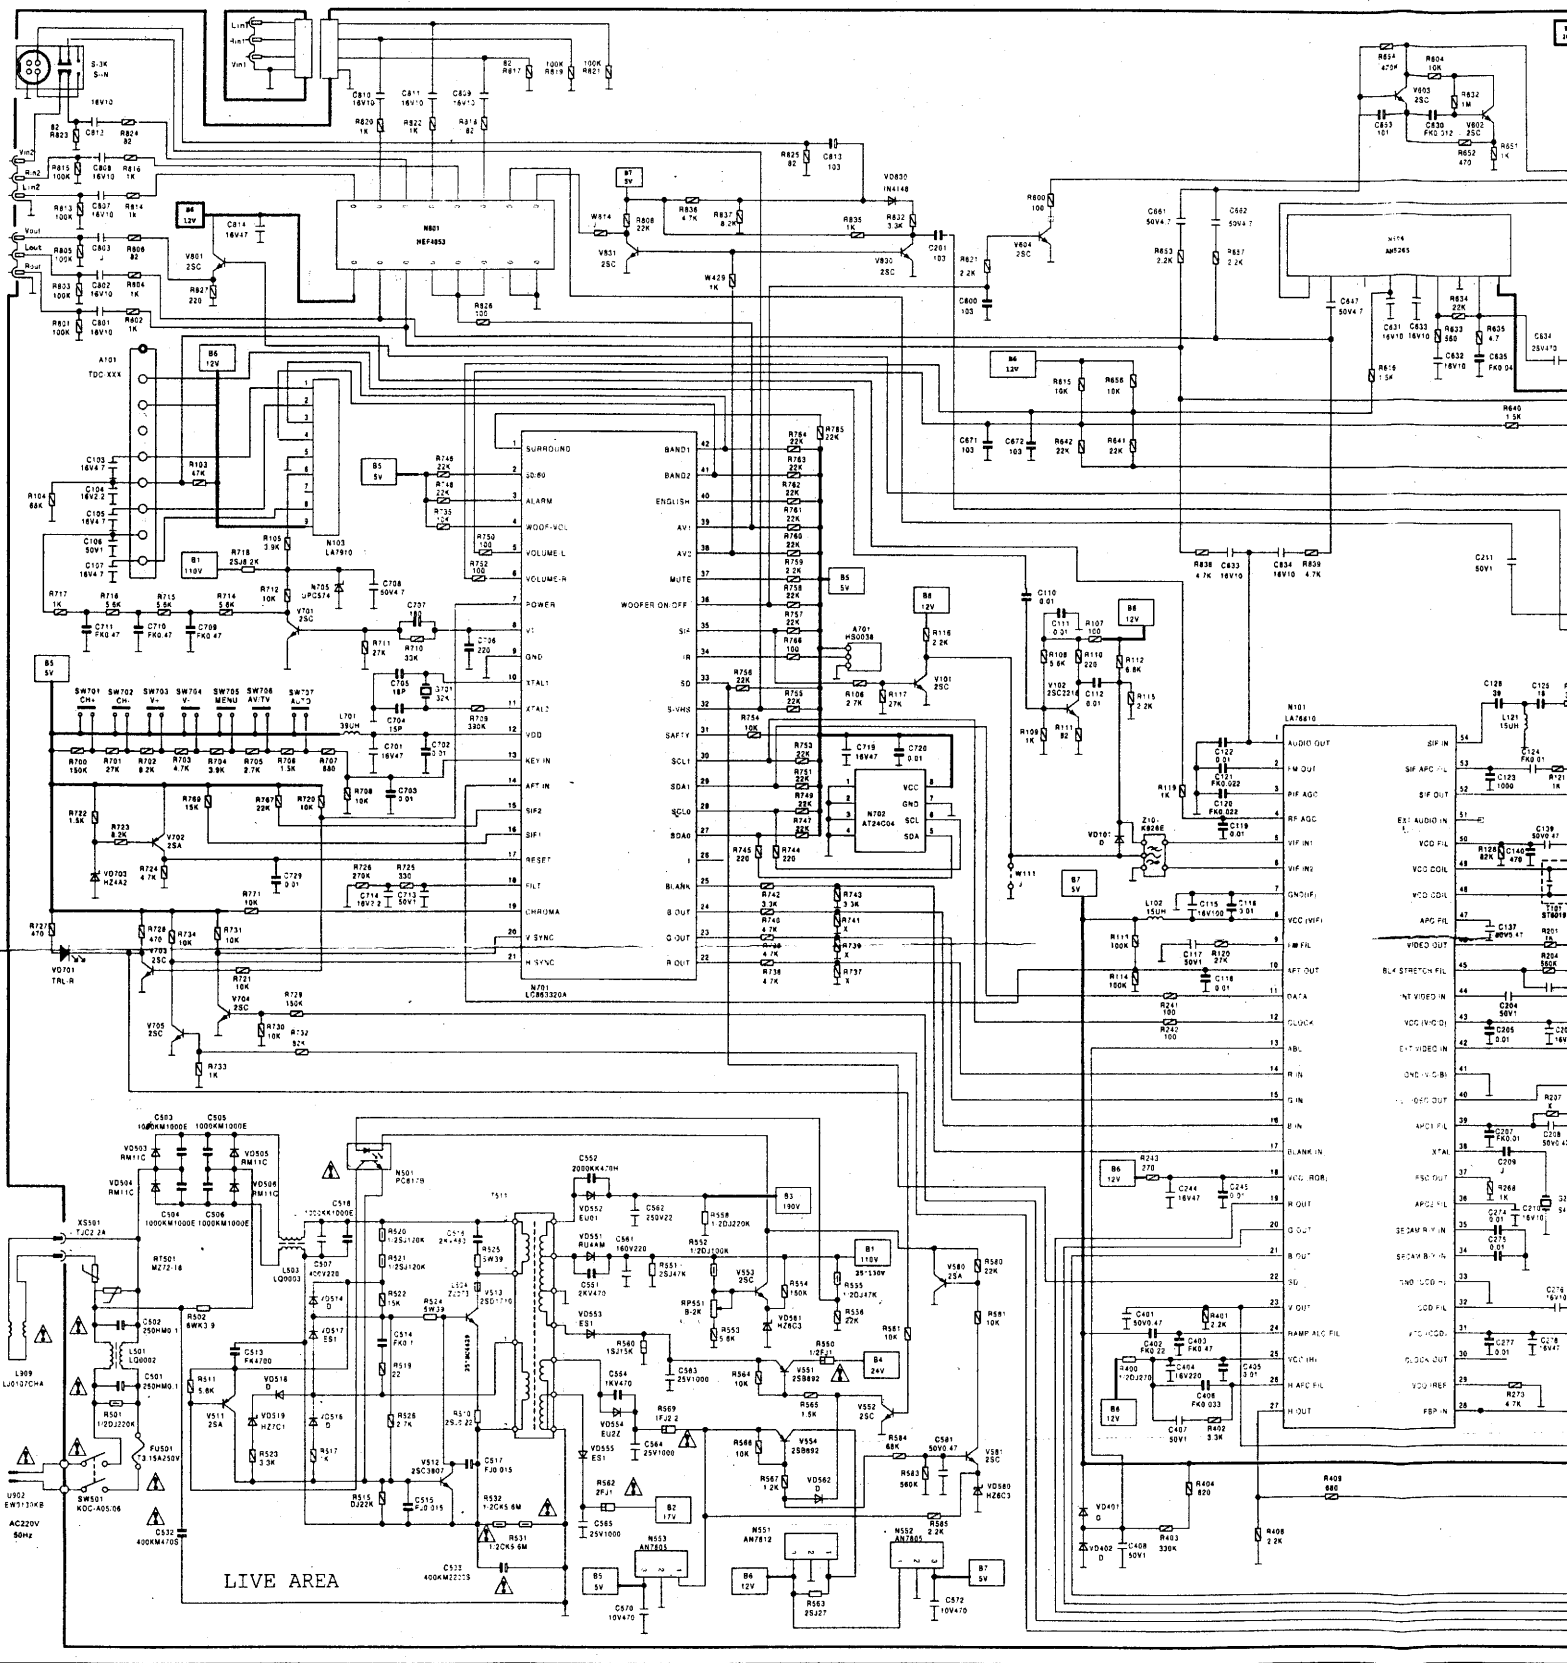

COLOUR TV SCHEMATIC DIAG

SCHEMATIC DIAGRAM

Notice:

1. This device is not to be used in applications where the failure of the device could result in the loss of life or property.

2. This device is not to be used in applications where the failure of the device could result in the loss of life or property.