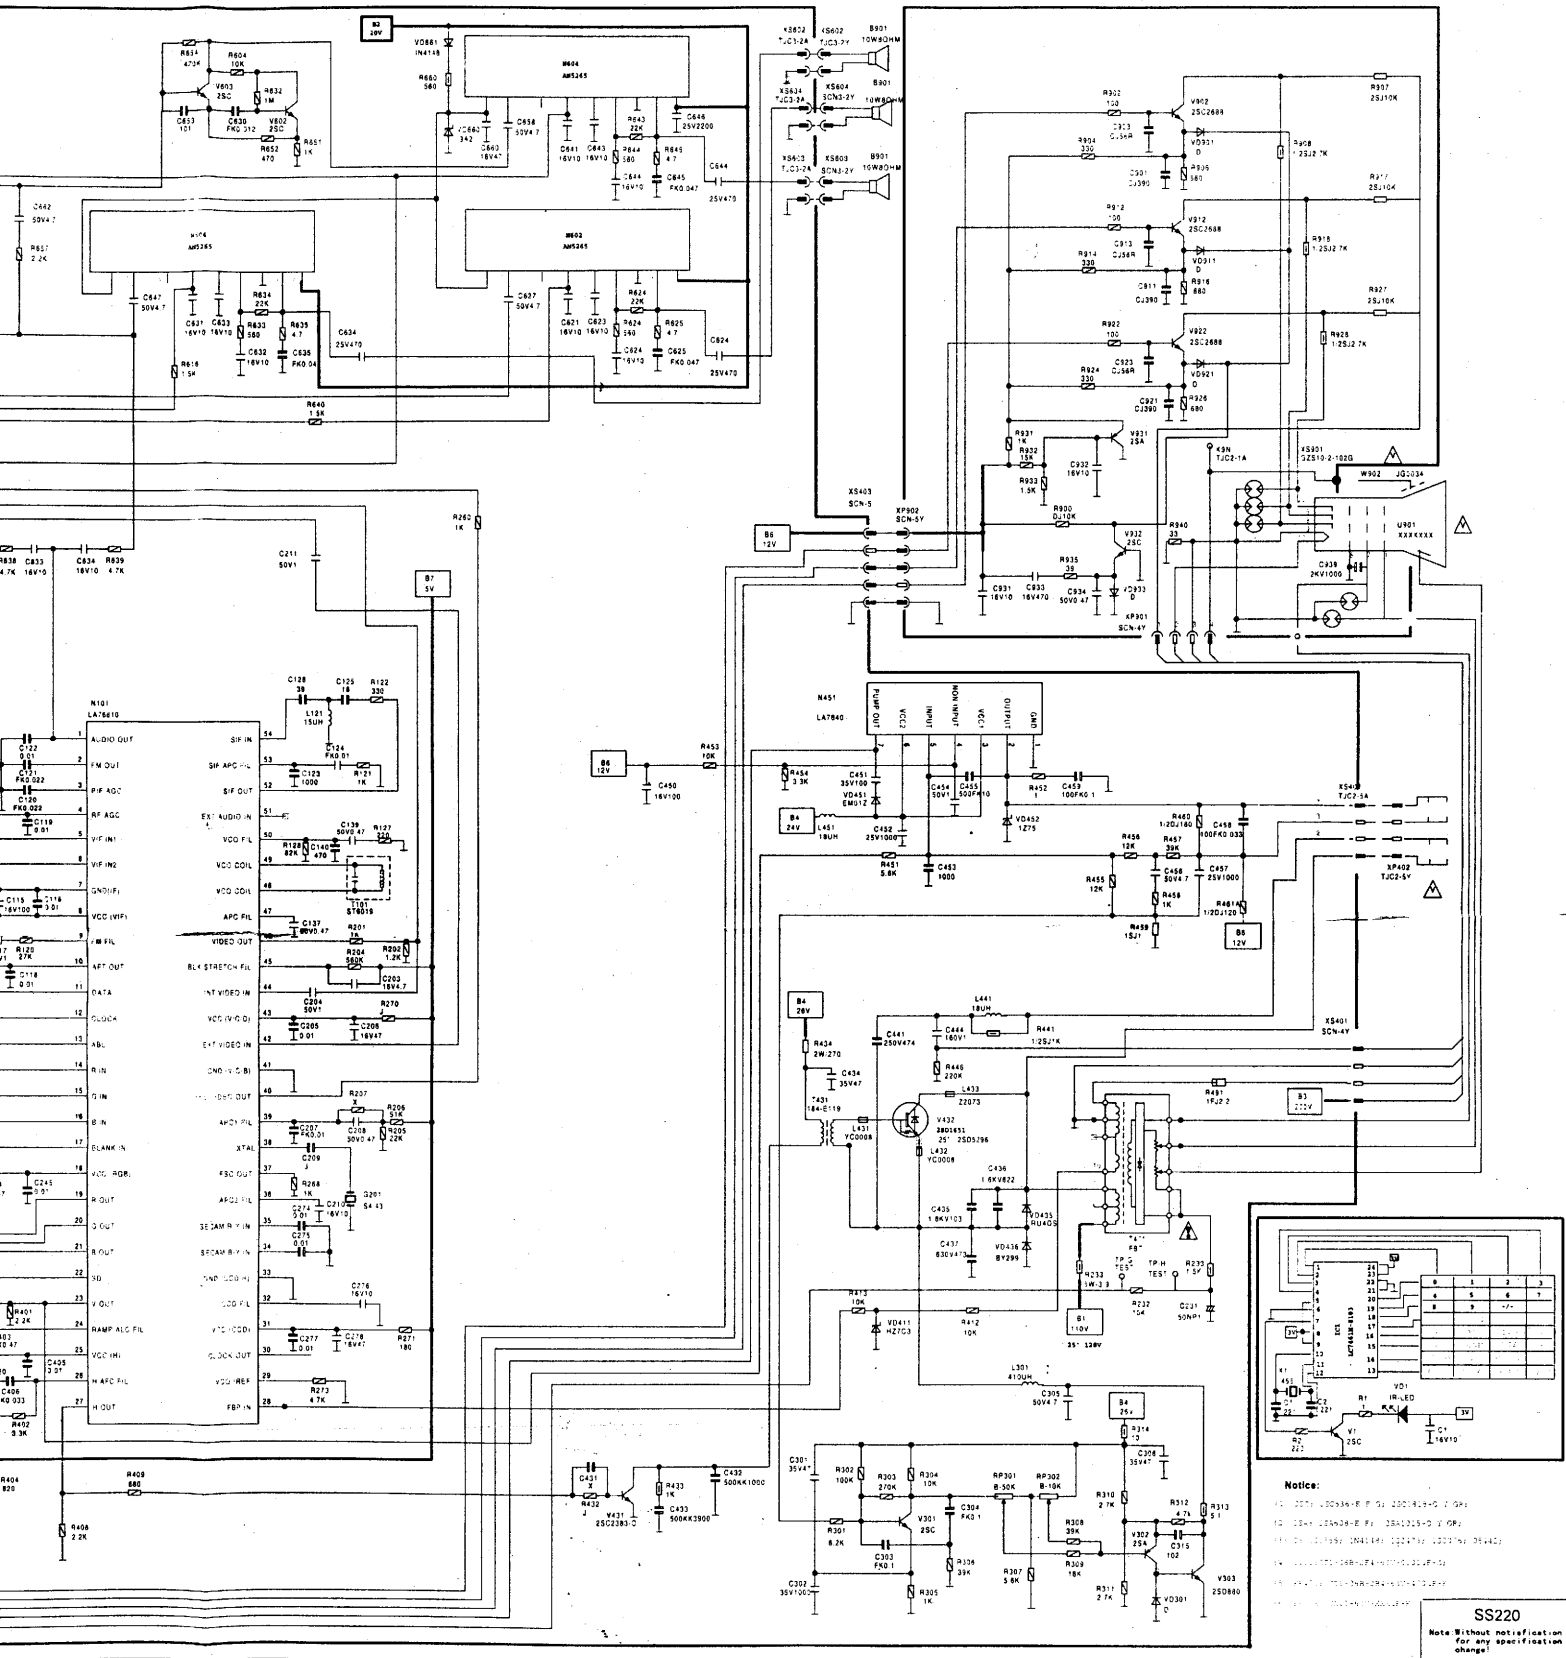

SCHEMATIC DIAGRAM