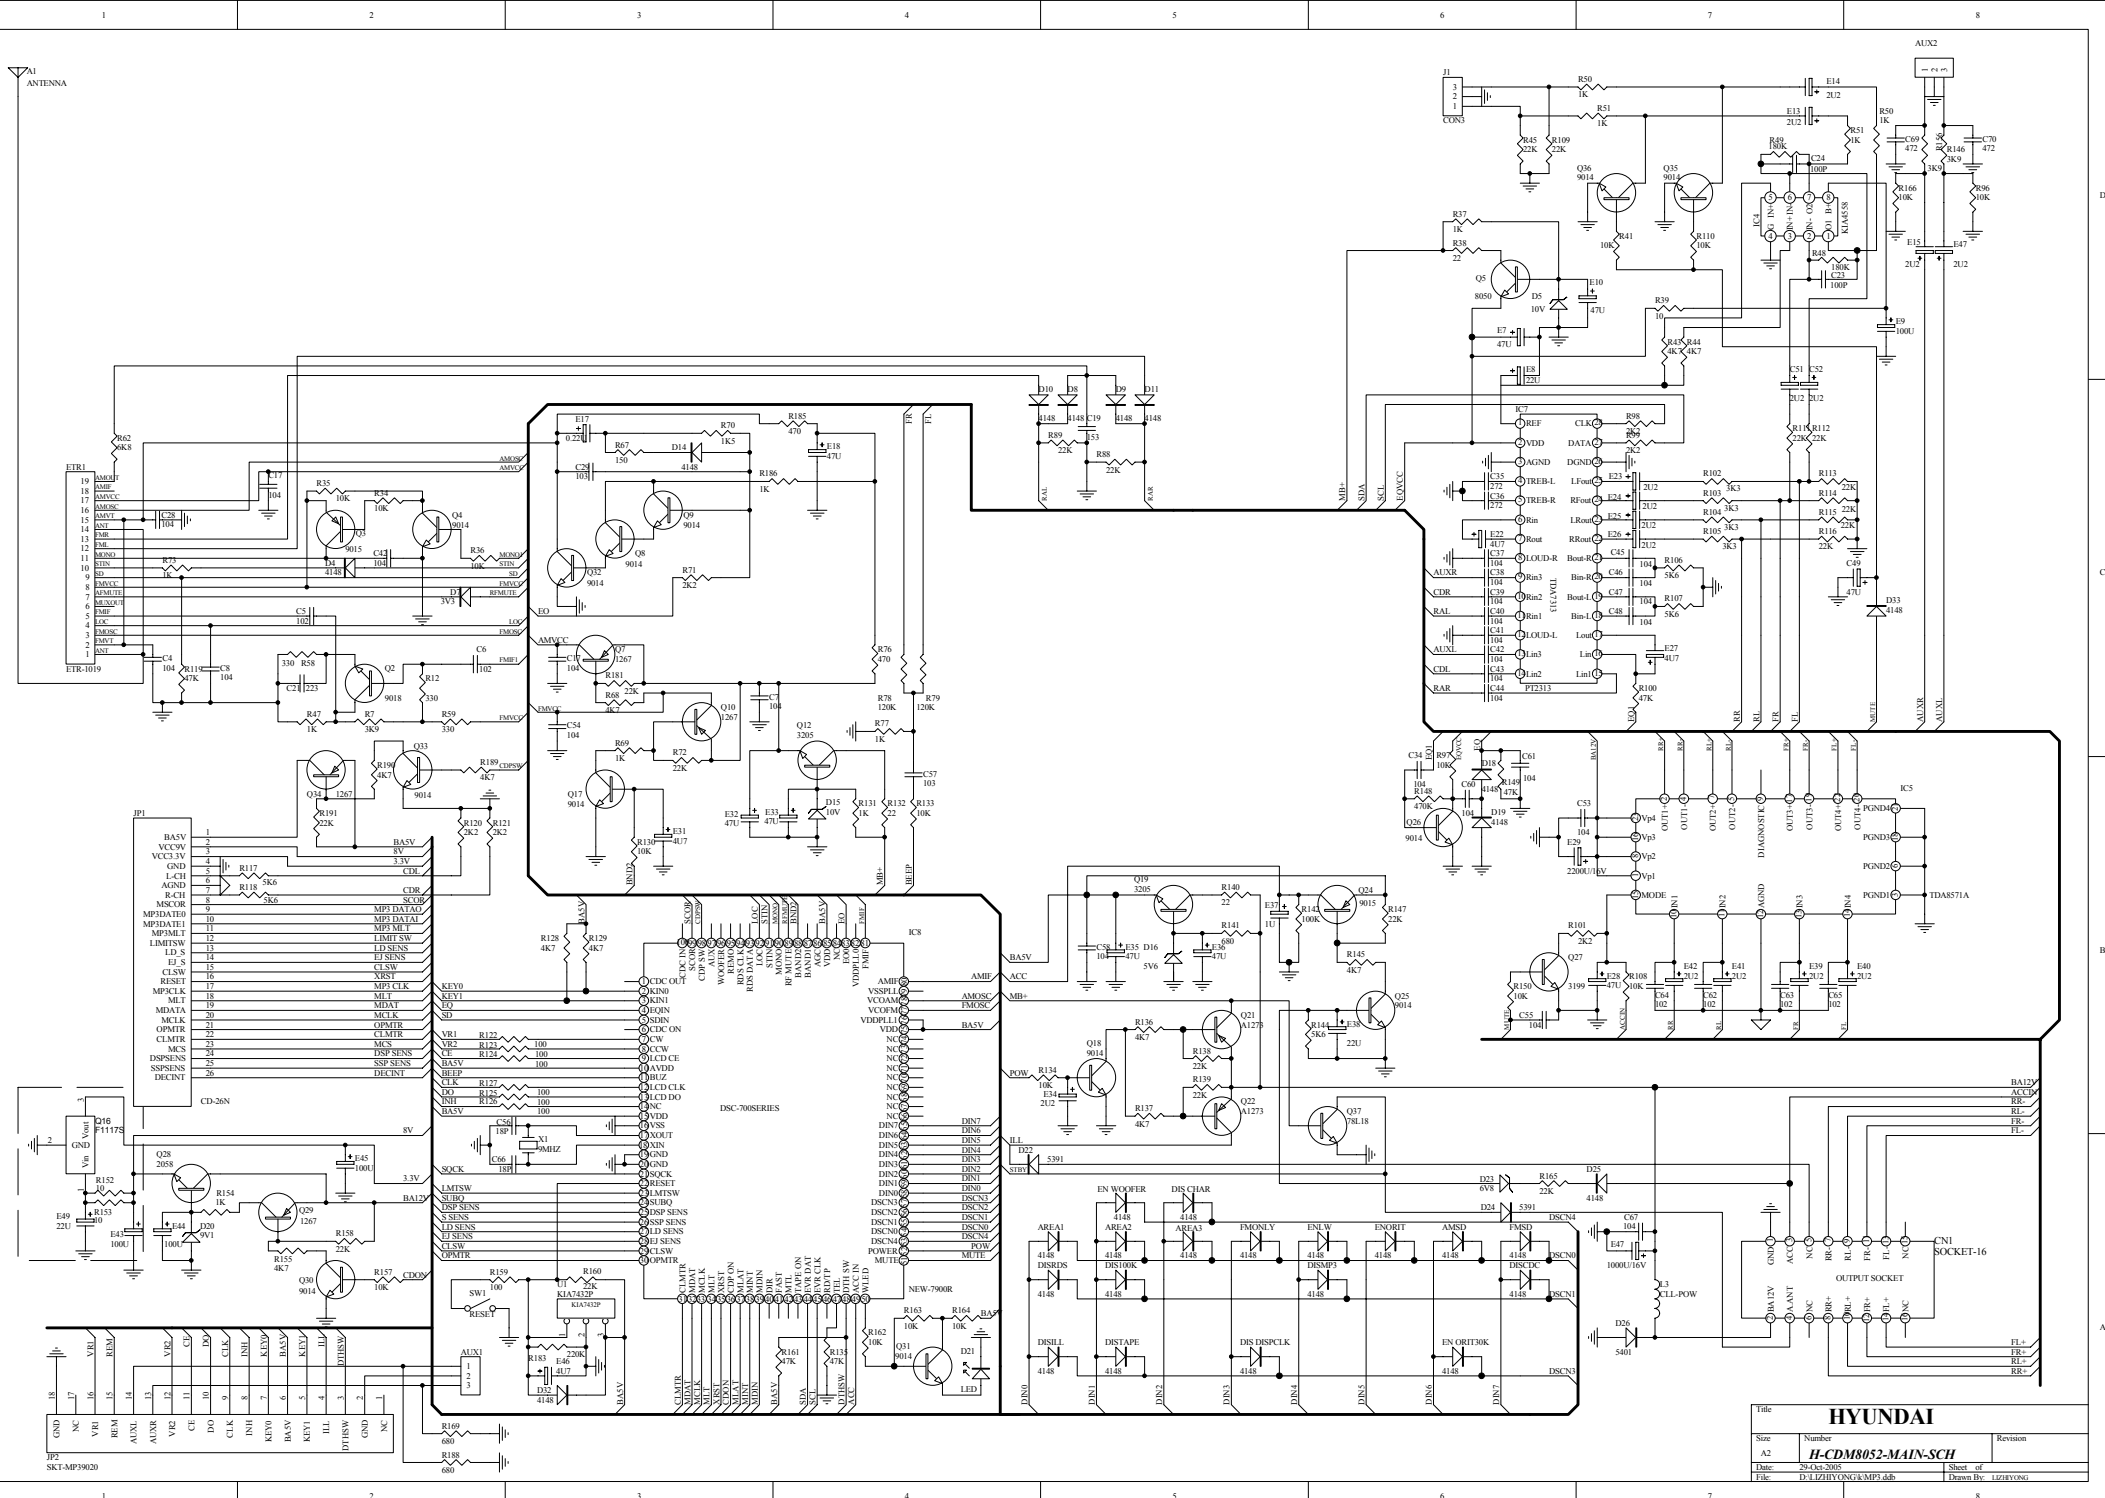

# Service Manual H-CDM8048

AI ANTENNA

Title	<b>HYUNDAI</b>	
Size	Number	Revision
A2	<b>H-CDM8052-MAIN-SCH</b>	
Date	29-03-2005	Sheet of
File	D:\1\ZHYVNG\G\M\3.d6b	Drawn By
		LGH/EVNG